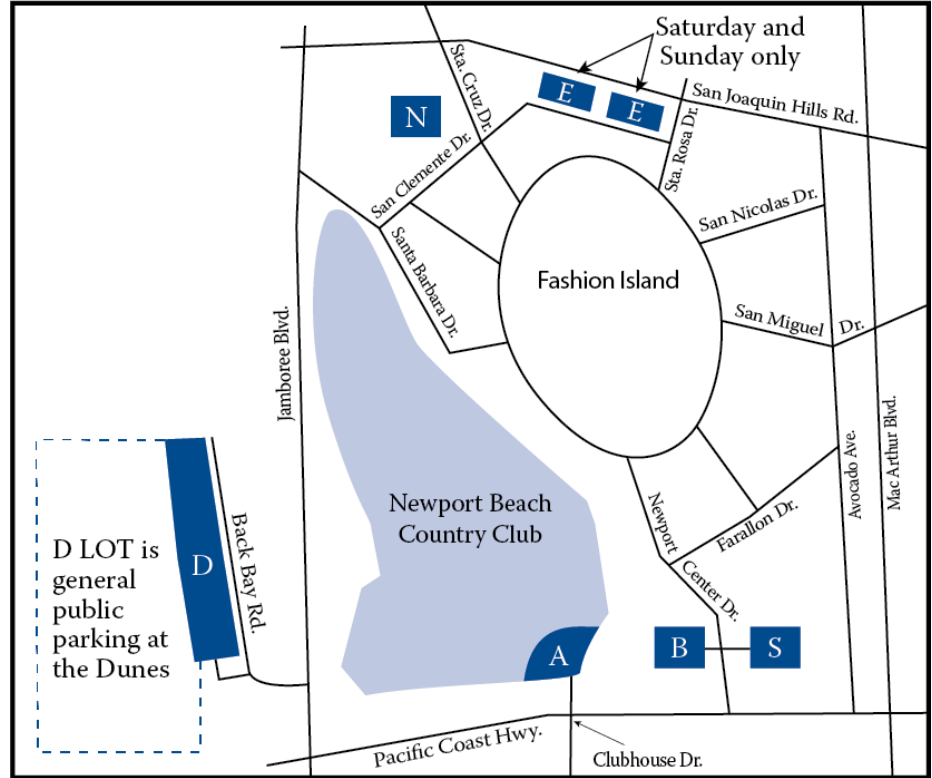

2019 HOAG CLASSIC—PARKING MAP & SHUTTLE SERVICE HOURS

A-LOT (Parking Pass Required)

Monday—Sunday
One Clubhouse Drive
Newport Beach, CA 92660

B-LOT (Parking Pass Required)

Saturday & Sunday ONLY
1200 Newport Center Drive
Newport Beach, CA 92660

D-LOT (Public Parking— \$10)

Wednesday—Sunday
1331 Back Bay Drive
Newport Beach, CA 92660

E-LOT (Public Parking— Free)

Saturday & Sunday ONLY
600 Newport Center Drive
Newport Beach, CA 92660

N-LOT (Parking Pass Required)

Friday—Sunday ONLY
800 San Clemente
Newport Beach, CA 92660

S-LOT (Parking Pass Required)

Saturday & Sunday ONLY
1 Corporate Plaza Drive
Newport Beach, CA 92660

RIDESHARE / TAXI DROP-OFF & PICKUP:

The Hoag Classic encourages the use of rideshare or taxi services to/from the event. When utilizing these services, please use the following address for all drop-offs and pick-ups and be sure to enter off of Granville Rd. as Clubhouse Drive is closed to the public.