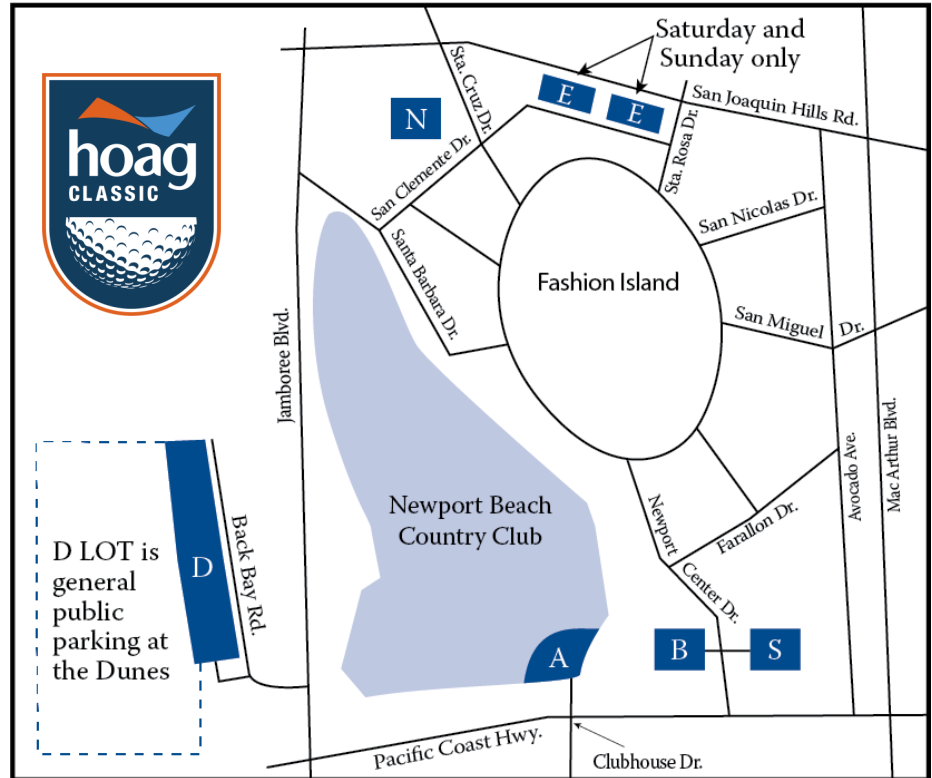

2020 HOAG CLASSIC—PARKING MAP & SHUTTLE SERVICE HOURS

A-LOT (Parking Pass Required)

Monday—Sunday
One Clubhouse Drive
Newport Beach, CA 92660

B-LOT (Parking Pass Required)

Saturday & Sunday ONLY
1200 Newport Center Drive
Newport Beach, CA 92660

D-LOT (Public Parking— \$10)

Wednesday—Sunday
1331 Back Bay Drive
Newport Beach, CA 92660

E-LOT (Public Parking— Free)

Saturday & Sunday ONLY
600 Newport Center Drive
Newport Beach, CA 92660

N-LOT (Parking Pass Required)

Friday—Sunday ONLY
800 San Clemente
Newport Beach, CA 92660

S-LOT (Parking Pass Required)

Saturday & Sunday ONLY
1 Corporate Plaza Drive
Newport Beach, CA 92660

RIDESHARE / TAXI DROP-OFF & PICKUP:

The Hoag Classic encourages the use of rideshare or taxi services to/from the event. When utilizing these services, please use the following address for all drop-offs and pick-ups and be sure to enter off of Granville Rd. as Clubhouse Drive is closed to the public.