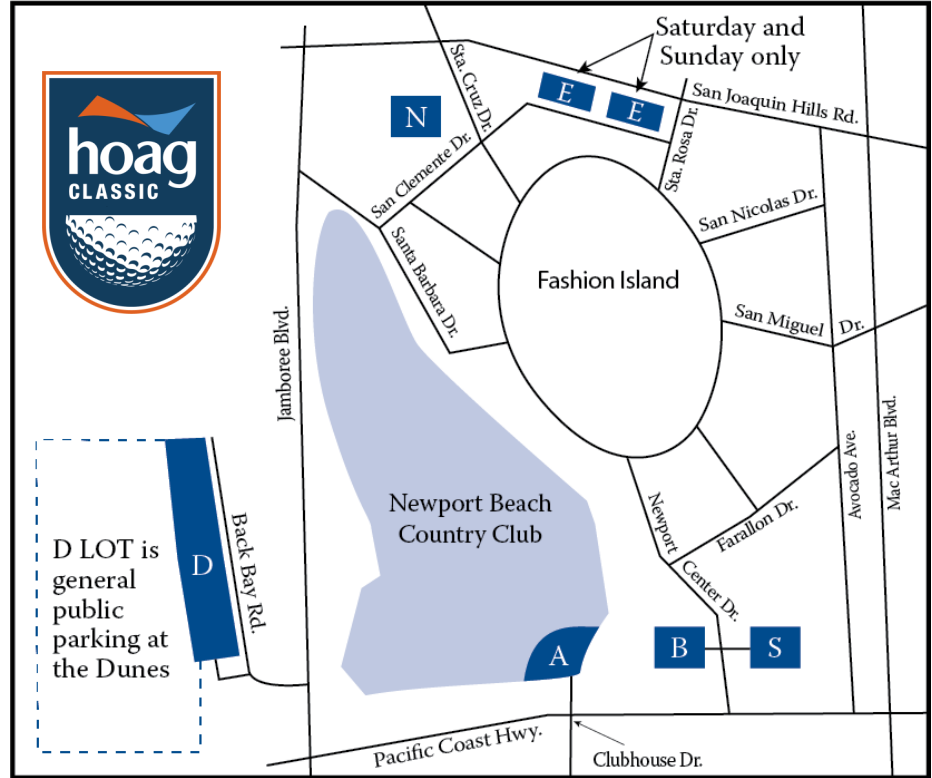

2022 HOAG CLASSIC—PARKING MAP & SHUTTLE SERVICE HOURS

A-LOT (Parking Pass Required)

Monday—Sunday
One Clubhouse Drive
Newport Beach, CA 92660

B-LOT (Parking Pass Required)

Saturday & Sunday ONLY
1200 Newport Center Drive
Newport Beach, CA 92660

D-LOT (Public Parking— \$15)

Wednesday—Sunday
1331 Back Bay Drive Newport
Beach, CA 92660

E-LOT (Public Parking— Free)

Saturday & Sunday ONLY) 600
Newport Center Drive Newport
Beach, CA 92660

N-LOT (Parking Pass Required)

Friday—Sunday ONLY
800 San Clemente
Newport Beach, CA 92660

S-LOT (Parking Pass Required)

Saturday & Sunday ONLY
1 Corporate Plaza Drive
Newport Beach, CA 92660

RIDESHARE / TAXI DROP-OFF & PICKUP:

The Hoag Classic encourages the use of rideshare or taxi services to/from the event. When utilizing these services, please use the following address for all drop-offs and pick-ups and be sure to enter off of Granville Rd. as Clubhouse Drive is closed to the public.