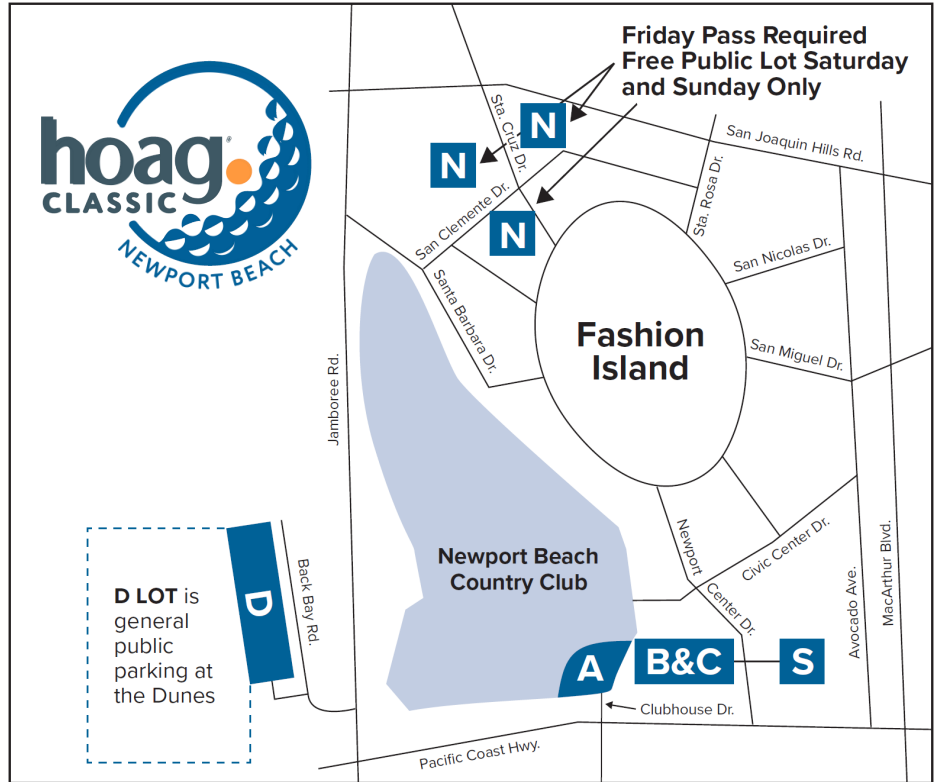

## D-LOT (Public Parking— \$15)

Wednesday—Sunday  
1331 Back Bay Drive  
Newport Beach, CA 92660

### **RIDESHARE / TAXI DROP-OFF & PICKUP:**

The Hoag Classic encourages the use of rideshare or taxi services to/from the event. When utilizing these services, please use the following address for all drop-offs and pick-ups and be sure to enter off of Granville Drive as Clubhouse Drive is closed to the public.